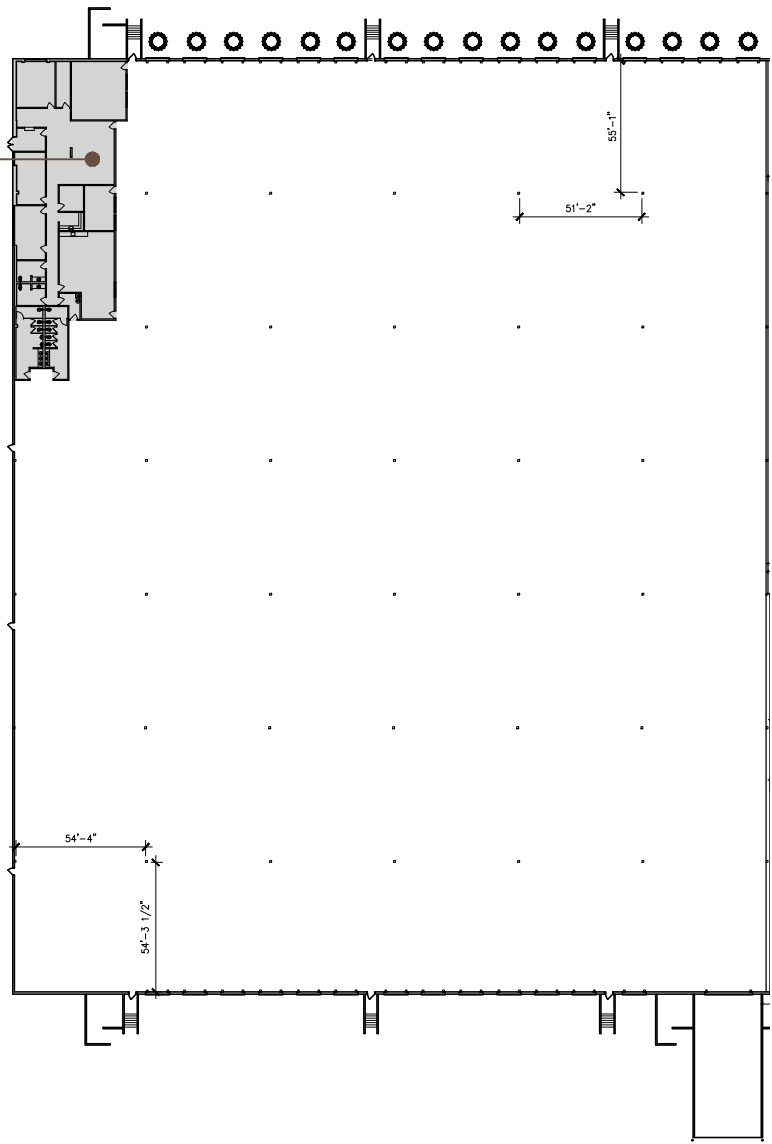

OFFICE: 5,394 RSF

LEGEND

- = Dock High Doors
- △ = Grade Level Doors

TOTAL SF: 124,088 RSF

FLOOR PLAN - SUITE 100

VIVA LOGISITCS CENTER  
8409 KERNS STREET, SAN DIEGO, CA

WARE MALCOMB

SDD19-2010-00  
02.24.2020